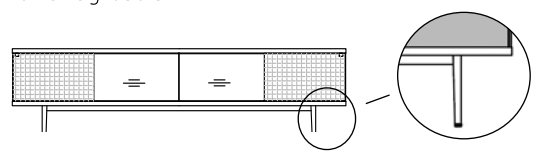

The set also includes the louvers in the lower panel for the ventilation of technical devices as well as a detachable cable tray underneath the sideboard.

cable outlet

## Base designs

frame height 15 cm

frame height 30 cm

All sideboards are available in both frame heights.