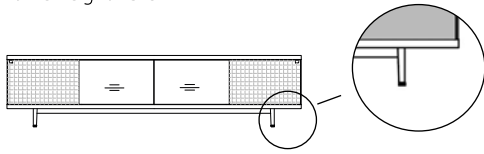

The set also includes the louvers in the lower panel for the ventilation of technical devices as well as a detachable cable tray underneath the sideboard.

cable outlet

## Base designs

frame height 15 cm

frame height 30 cm

All sideboards are available in both frame heights.