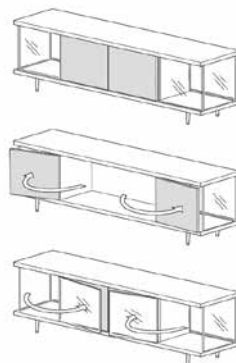

Flexible doors

All doors can be opened at 180 degrees.

Adjacent glass and wooden doors have a common pivot point. Around this point doors can be turned together. Invisible magnets keep them together and also hold them in their final positions.

A door opened at 180° together with an adjacent door looks like ONE door. This is possible in both directions. This offers a variety of door combinations and positions.